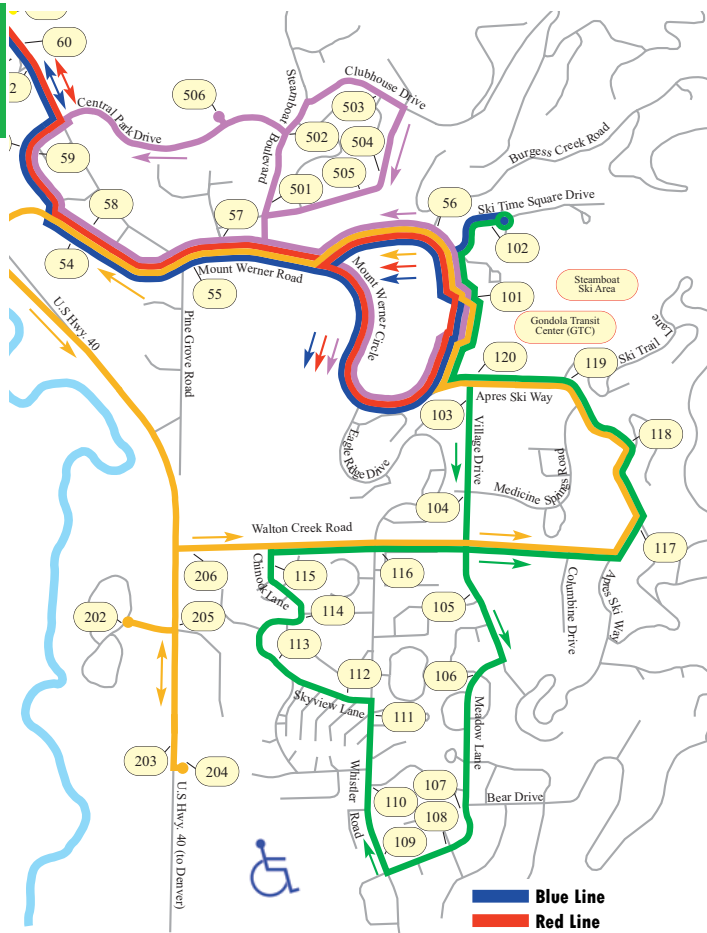

No transfer is needed between the **Green Line** and the **Red Line**.

Green Line (including first and last buses) To the Condominiums

Stop No.	Stop Name	1st Buses		Times Past the Hour			Last Green Line	
101	Gondola Transit Center	6:10 am	6:30 am	:10	:30	:50	7:10 pm	
102	Ski Times Square	6:12 am	6:32 am	:12	:32	:52	7:12 pm	
103	Highmark	5:54 am	6:14 am	6:34 am	:14	:34	:54	7:14 pm
104	Trappeur's Crossing	5:54 am	6:14 am	6:34 am	:14	:34	:54	7:14 pm
105	Alpine Ridge/Meadowlark	5:55 am	6:15 am	6:35 am	:15	:35	:55	7:15 pm
106	Sunray Meadows/Sunburst	5:55 am	6:15 am	6:35 am	:15	:35	:55	7:15 pm
107	Bear Drive	5:56 am	6:16 am	6:36 am	:16	:36	:56	7:16 pm
108	Timothy Drive	5:57 am	6:17 am	6:37 am	:17	:37	:57	7:17 pm
109	Whistler Park	5:57 am	6:17 am	6:37 am	:17	:37	:57	7:17 pm
110	Creekside/Woodbridge	5:58 am	6:18 am	6:38 am	:18	:38	:58	7:18 pm
111	Mustang Run	5:58 am	6:18 am	6:38 am	:18	:38	:58	7:18 pm
112	Whistler Village	6:00 am	6:20 am	6:40 am	:20	:40	:00	7:20 pm
113	Chinook Townhomes	6:00 am	6:20 am	6:40 am	:20	:40	:00	7:20 pm
114	Walton Village	6:01 am	6:21 am	6:41 am	:21	:41	:01	7:21 pm
115	Walton Creek/Deer Creek	6:02 am	6:22 am	6:42 am	:22	:42	:02	7:22 pm
116	Shadow Run	6:05 am	6:25 am	6:45 am	:25	:45	:05	7:25 pm
117	Herbage	6:06 am	6:26 am	6:46 am	:26	:46	:06	7:26 pm
118	Sunrise/Yampa View	6:06 am	6:26 am	6:46 am	:26	:46	:06	7:26 pm
119	La Casa	6:07 am	6:27 am	6:47 am	:27	:47	:07	7:27 pm
120	Dulany/Snowflower	6:07 am	6:27 am	6:47 am	:27	:47	:07	7:27 pm

FOR LATE NIGHT SERVICE - SEE NIGHT LINE