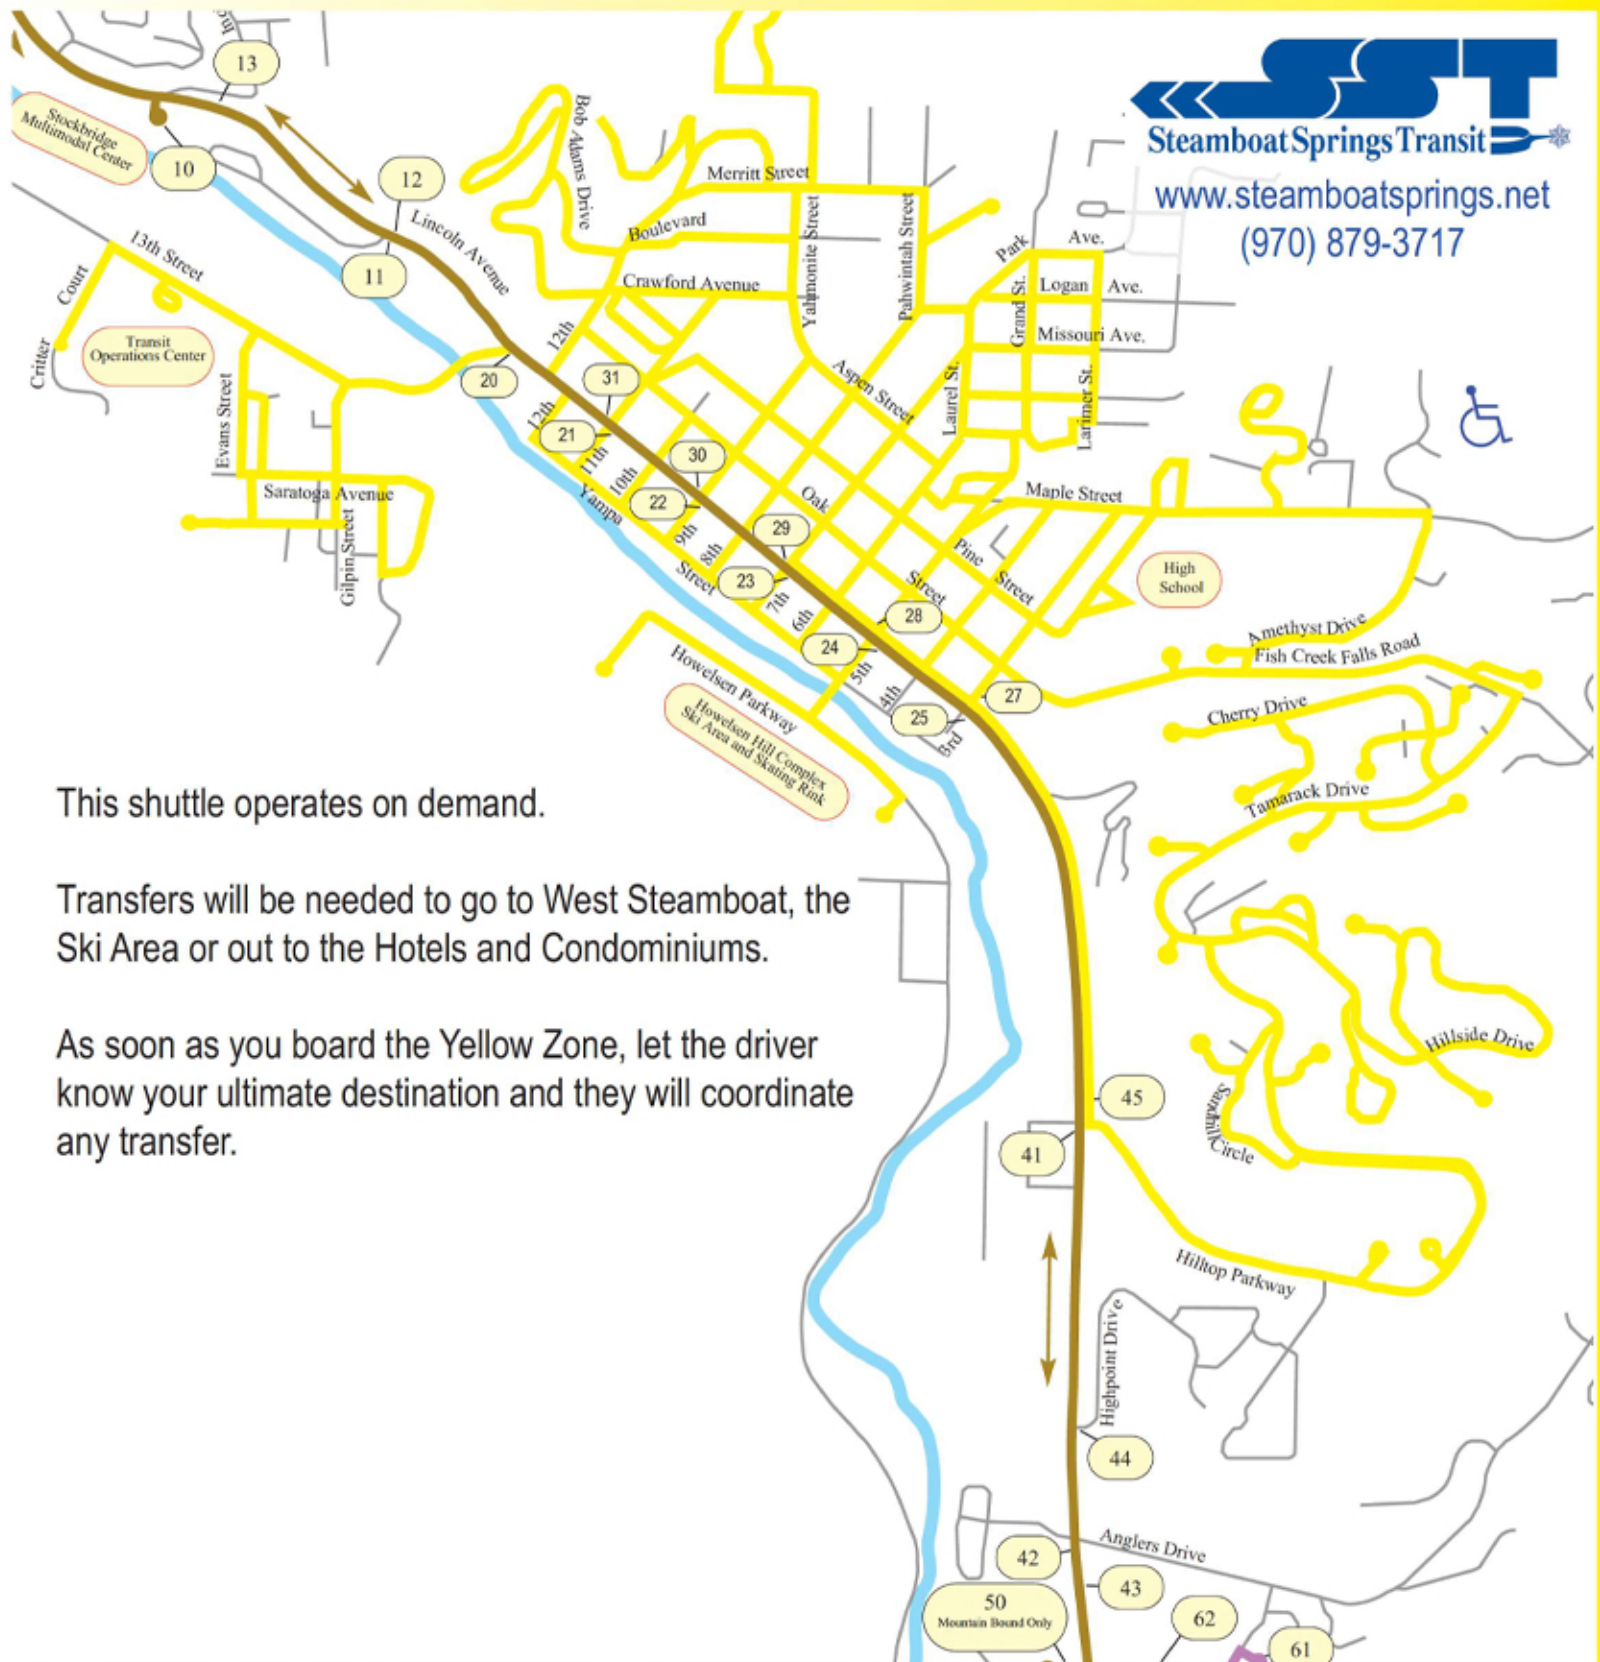

Using the Yellow Zone...

The Yellow Zone service is a free, on-demand ride service that gets you from point A to point B with the tap of a button!
Just download the Yellow Zone app from your app store to request on-demand rides within the service area from 7am - 6:20pm, daily.
The service area includes downtown Steamboat and many of the surrounding neighborhoods.

The Yellow Zone begins service at 7:00 am and is out of service at 6:20 pm.

Transfers will be needed to go to West Steamboat, the Ski Area or out to the Condominiums.

As soon as you board the Yellow Zone, let the driver know your ultimate destination and they will coordinate the transfer.

Free, on-demand rides.

Search **Yellow Zone** in your app store.
Request a ride with the tap of a button.

On-Call service is limited to Fairview, the Howelsen Complex, "Old Town," the High School and Tamarack/Hillto

This shuttle operates on demand.

Transfers will be needed to go to West Steamboat, the Ski Area or out to the Hotels and Condominiums.

As soon as you board the Yellow Zone, let the driver know your ultimate destination and they will coordinate any transfer.