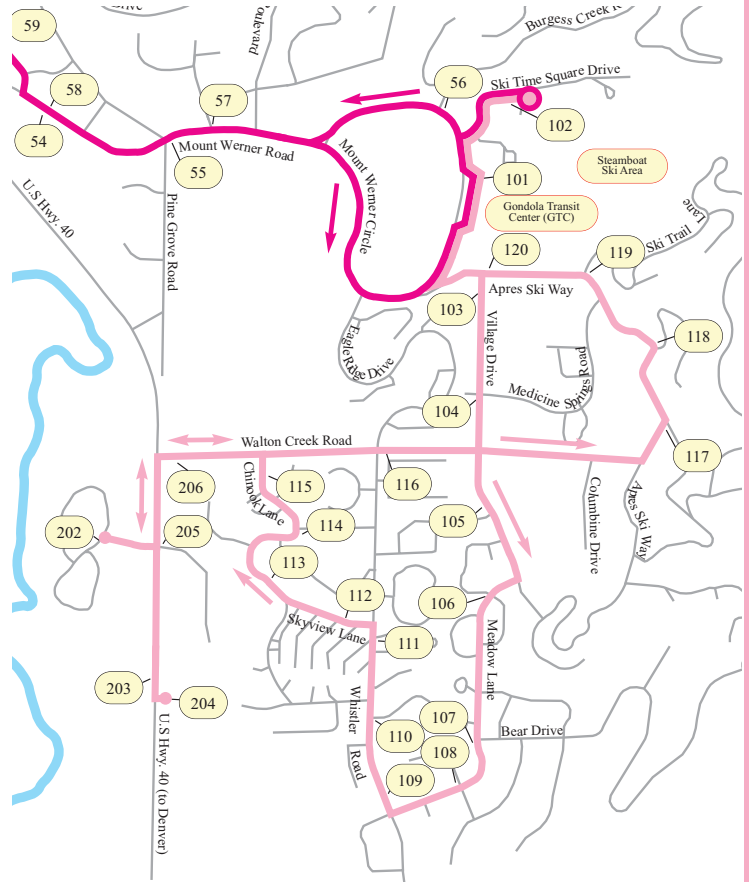

Night Condo Line (including first and last buses)

To the Hotels and Condominiums

No transfer is needed between
the **Night Condo Line** and the
Night Line.

Stop No.	Stop Name	1st Bus	Times Past the Hour	Last Bus
101	Gondola Transit Center	8:14 pm	:14 :44	11:14 pm
102	Ski Time Square	8:15 pm	:15 :45	11:15 pm
103	Highmark	8:18 pm	:18 :48	11:18 pm
104	Trappeur's Crossing	8:18 pm	:18 :48	11:18 pm
105	Alpine Ridge/Meadowlark	8:19 pm	:19 :49	11:19 pm
106	Sunray Meadows/Sunburst	8:20 pm	:20 :50	11:20 pm
107	Bear Drive	8:20 pm	:20 :50	11:20 pm
108	Timothy Drive	8:21 pm	:21 :51	11:21 pm
109	Whistler Park	8:21 pm	:21 :51	11:21 pm
110	Creekside/Woodbridge	8:22 pm	:22 :52	11:22 pm
111	Mustang Run	8:23 pm	:23 :53	11:23 pm
112	Whistler Village	8:23 pm	:23 :53	11:23 pm
113	Chinook Townhomes	8:23 pm	:23 :53	11:23 pm
114	Walton Village	8:24 pm	:24 :54	11:24 pm
115	Walton Creek/Deer Creek	8:25 pm	:25 :55	11:25 pm
202	The Ponds	8:26 pm	:26 :56	11:26 pm
203	Steamboat Hotel	8:27 pm	:27 :57	11:27 pm
204	Fairfield Inn	8:27 pm	:27 :57	11:27 pm
205	Holiday Inn	8:28 pm	:28 :58	11:28 pm
206	Quality Inn	8:29 pm	:29 :59	11:29 pm
116	Shadow Run	8:31 pm	:31 :01	11:31 pm
117	Herbage	8:32 pm	:32 :02	11:32 pm
118	Sunrise/Yampa View	8:32 pm	:32 :02	11:32 pm
119	La Casa	8:33 pm	:33 :03	11:33 pm
120	Dulany/Snowflower	8:33 pm	:33 :03	11:33 pm

The Night Condo Line, Condominium bound bus continues as the Night Line, Downtown & West Steamboat bound bus. No transfer is needed.

— Night Line
— Night Condo Line

Help us see you.

Often at night it can be challenging to see passengers at the bus stop. Please wave or shine a cell phone or flashlight at the driver. It can also be challenging to see into the shelters under certain light conditions. As the bus approaches, please exit the shelter so we can make sure that we pick you up.

Thanks for your help and relax, we'll drive.

SST Operations
970.879.3717

Live Map & Times
steamboatsprings.net/sst

SST App
RouteShout.com

Emergency
Dial 9.1.1.